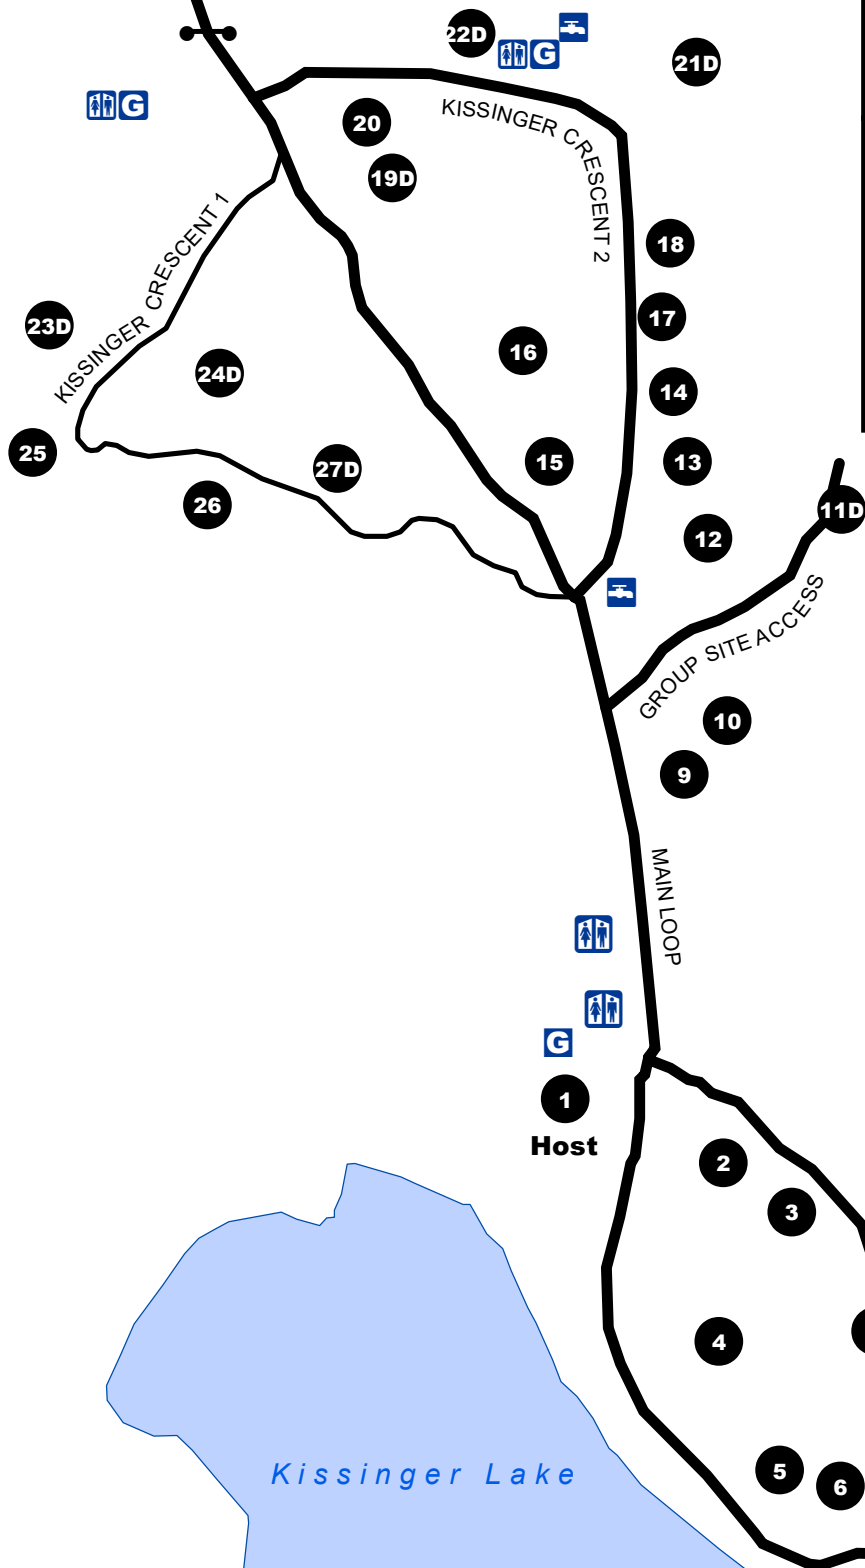

NORTH SHORE MAIN

# Kissinger Campsite

- D** Double Campsite
- Campsite
- G** Trash
- ☒ Water Station
- ☒ Outhouse
- Gate

Kissinger Campsite is owned by TimberWest Forest Corp and managed by Silvifor Resource Consultants Ltd.

Kissinger Lake