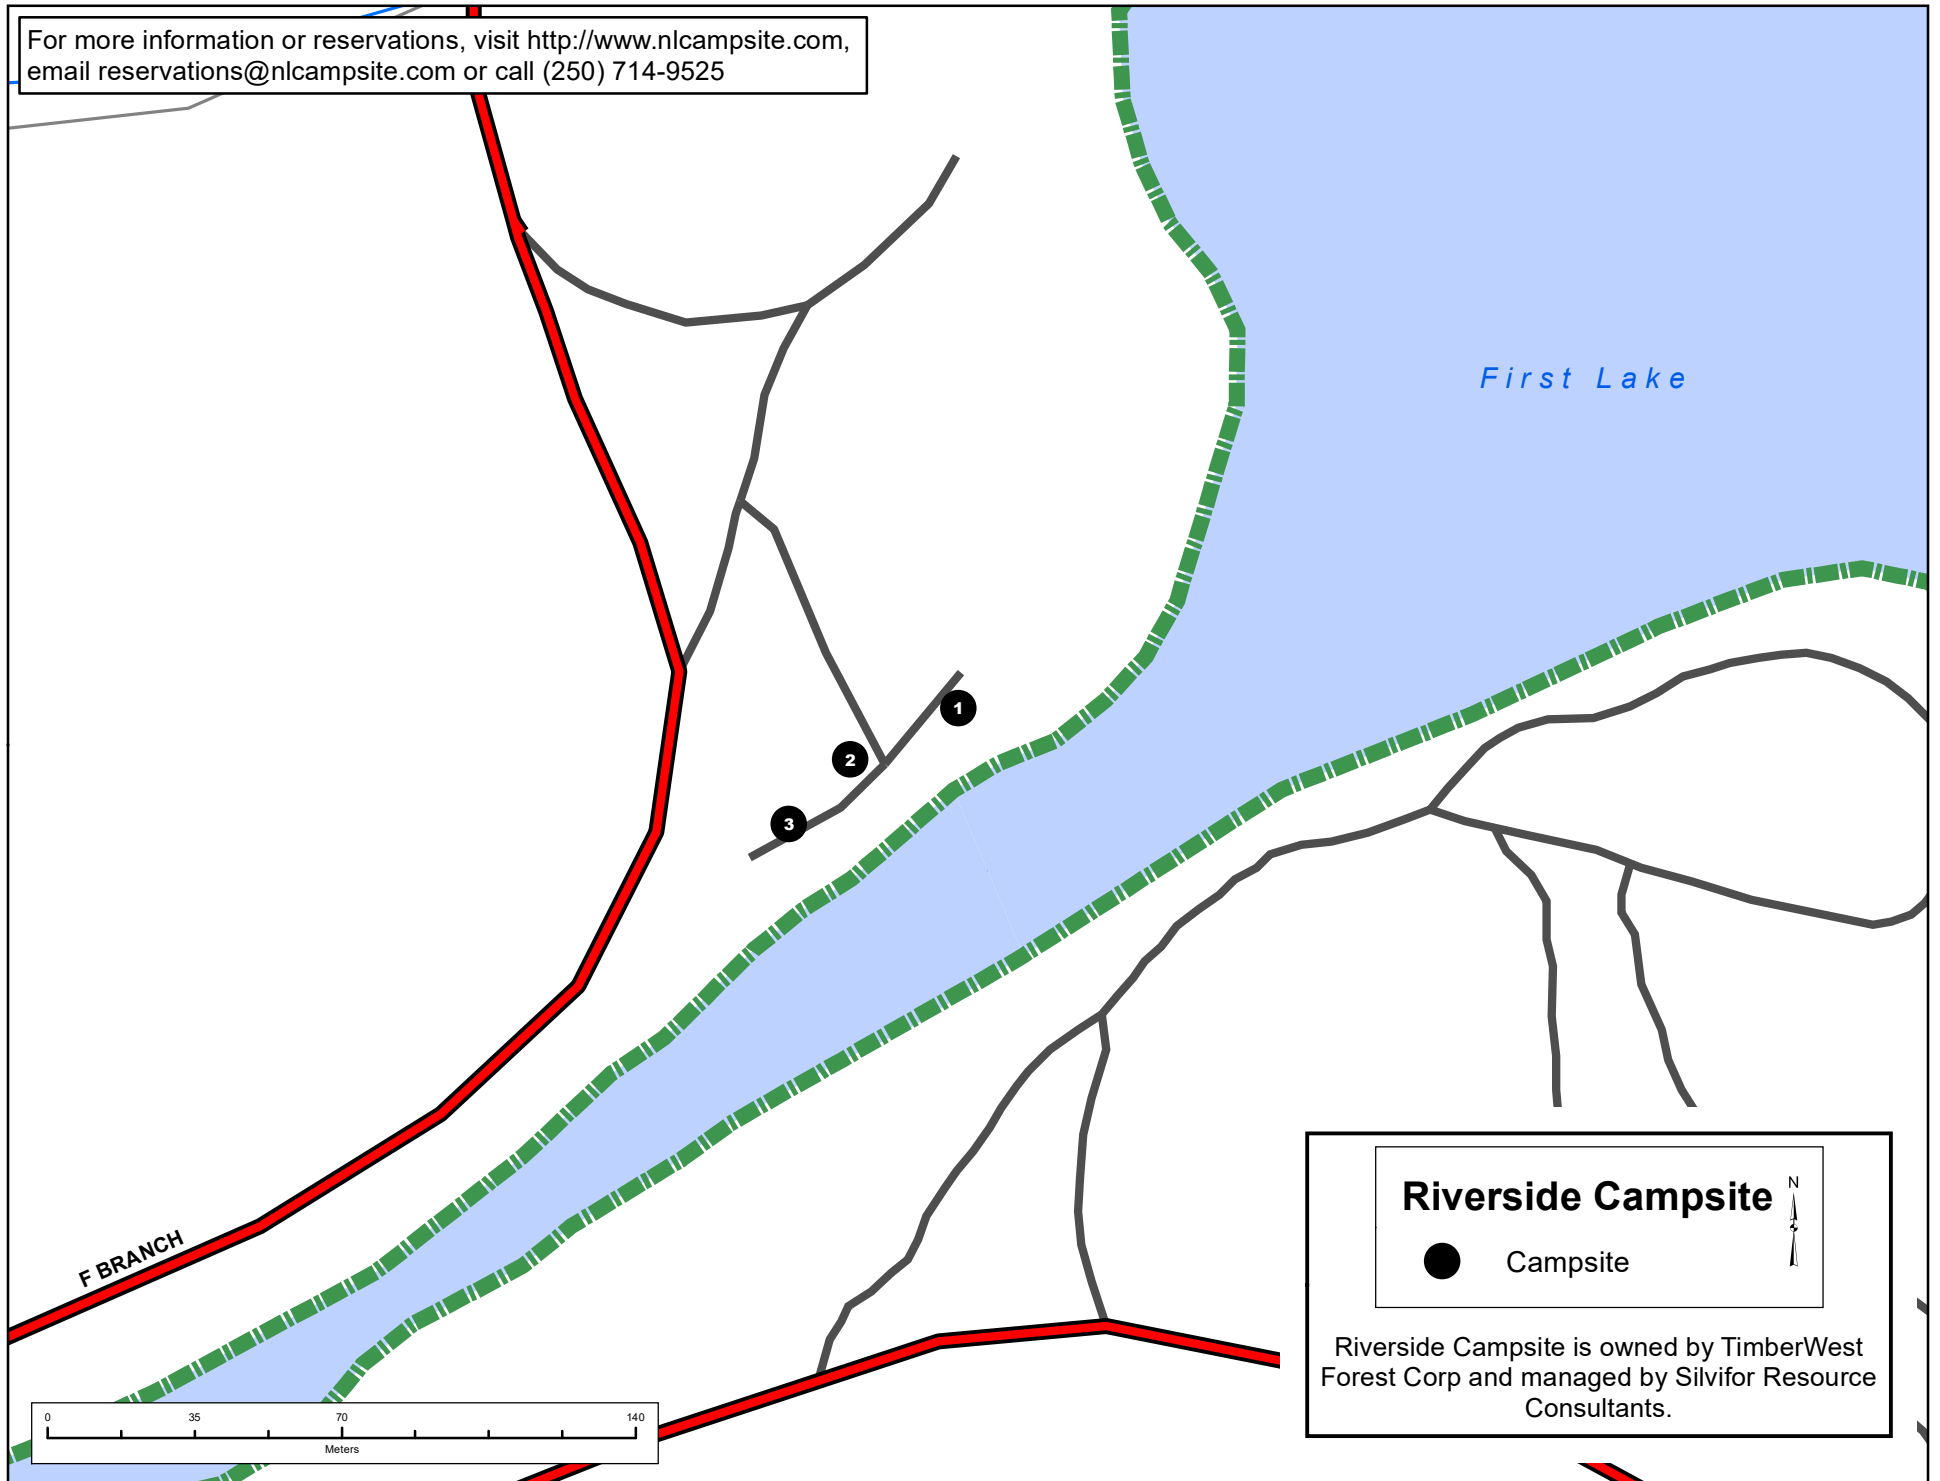

For more information or reservations, visit <http://www.nlcampsite.com>, email reservations@nlcampsite.com or call (250) 714-9525

First Lake

F BRANCH

Riverside Campsite

● Campsite

Riverside Campsite is owned by TimberWest Forest Corp and managed by Silvifor Resource Consultants.